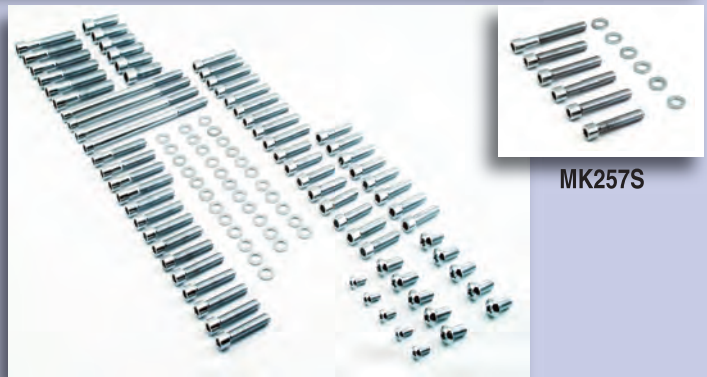

MK699S

FASTENERS INCLUDED IN ENGINE KITS

Cam Cover, Point Cover, Derby & Inspection Covers, Point Cover, Primary Cover, Timing Hole Plug, Rocker Box, Lifter Base and Transmission Covers

BANJO BOLT WASHERS

MK502 All Models

BLEEDER COVER KITS

MK499	Dual Disc Model	(Acorn Nut)	1984 & Up
MK500	3 Disc Models	(Acorn Nut)	1984 & Up

CALIPER MOUNTING SCREWS

MK113	FX, FXWG	Stripper Bolt	1977-1983
MK484	Rear FX	Allen Head	1973-1982
	Rear FXE	Allen Head	1983
	Rear FL	Allen Head	1973-1983
	Front FX	Allen Head	1973
	Front FL	Allen Head	1972-1984
MK485	Rear FX	12 Point	1973-1982
	Rear FXE	12 Point	1983
	Rear FL	12 Point	1973-1980
	Front FX	12 Point	1973
	Front FL	12 Point	1972-1984

CAM/PRIMARY/DERBY KITS

MK134	Big Twins	Allen Head	1936-1964
MK155	Big Twins	Flat/Button Head	1965-1986
MK136	4 Speeds	Allen Heads	1970-1986

CASE BOLTS

MK670	Softails	2007-2009
MK671	Dyna, Touring	2007-2009

NOTES: For Smooth/Polished Allen Heads, Add "S" After Part Number

Torx® Is A Registered Trademark of Camcar Textron

CAM POSITION SENSOR COVER KITS			
MK142	FLT	Allen Head	1980-1984
MK142	FXR	Allen Head	1982-1984
MK117	5 Speeds	Allen/Button Head	1985-1986
MK188	FXR, FLT	Allen Head	1987-1995
MK116	FXST, FLST	Allen/Button	1987-1988
MK197	Softails, Dynas	Allen Head	1989-1998
MK376	Twin Cams	Button Head	1999 & Up
CAM COVER KITS			
MK154	Big Twins	Oval Head	1936-1969
MK239	Big Twins	Allen Head	1970-1984
MK212	FXR, FLT	Allen Head	1987-1992
MK257	Dynas	Allen/Button Head	1989-1998
MK257	Softails, FL's	Allen Head	1989-1998
MK373	Twin Cams	Allen Head	1999 & Up