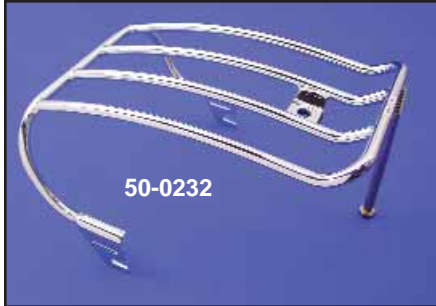

Luggage Racks for ST's

BIG TWIN

50-1001
Installed

50-1001

50-0236

50-0232

50-1101

50-0989

FXST Luggage Racks fit models fitted with a bobbed rear fender.

VT No.	Year	Size
50-1001	1980-99	11" x 5"
50-0236	1984-99	11 1/2" x 6"
50-0232	2000-04	11 1/2" x 6"
50-1101	2000-02	11 1/2" x 5"
50-0989	2000-05	12" x 4 1/2"
50-2071	2006-up	11 1/2" x 6"

50-2071
Installed

Note: Racks are designed for loads of 10 pounds or less!

50-1020

50-1020

FLST	Year	Size
50-1020	1986-up	10 1/2" x 6"

50-1014 Installed

Three Channel Luggage Racks. Classic style of the 1960's. Fits FXST-FLST except FLSTS.

Luggage Rack Pad measures 12³/₄" x 9" with quick release spring loaded clamps to fit 3-channel stock luggage racks.
VT No. Item
47-1974 Pad Kit
49-2523 Clamp Set