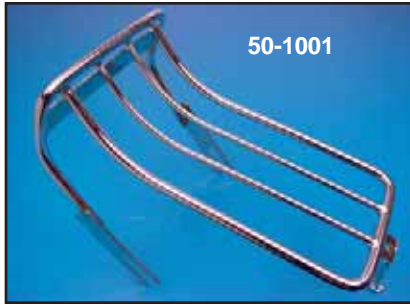

Luggage Racks for ST's

BIG TWIN

50-1001
Installed

50-1001

50-0236

50-0232

50-1101

50-0989

FXST Luggage Racks fit models fitted with a bobbed rear fender.

VT No.	Year	Size
50-1001	1980-99	11" x 5"
50-0236	1984-99	11 1/2" x 6"
50-0232	2000-04	11 1/2" x 6"
50-1101	2000-02	11 1/2" x 5"
50-0989	2000-05	12" x 4 1/2"
50-2071	2006-up	11 1/2" x 6"

50-2071
Installed

Note: Racks are designed for loads of 10 pounds or less!

50-1020

50-1020

FLST	Year	Size
50-1020	1986-up	10 1/2" x 6"

50-1014 Installed

Three Channel Luggage Racks. Classic style of the 1960's. Fits FXST-FLST except FLSTS.